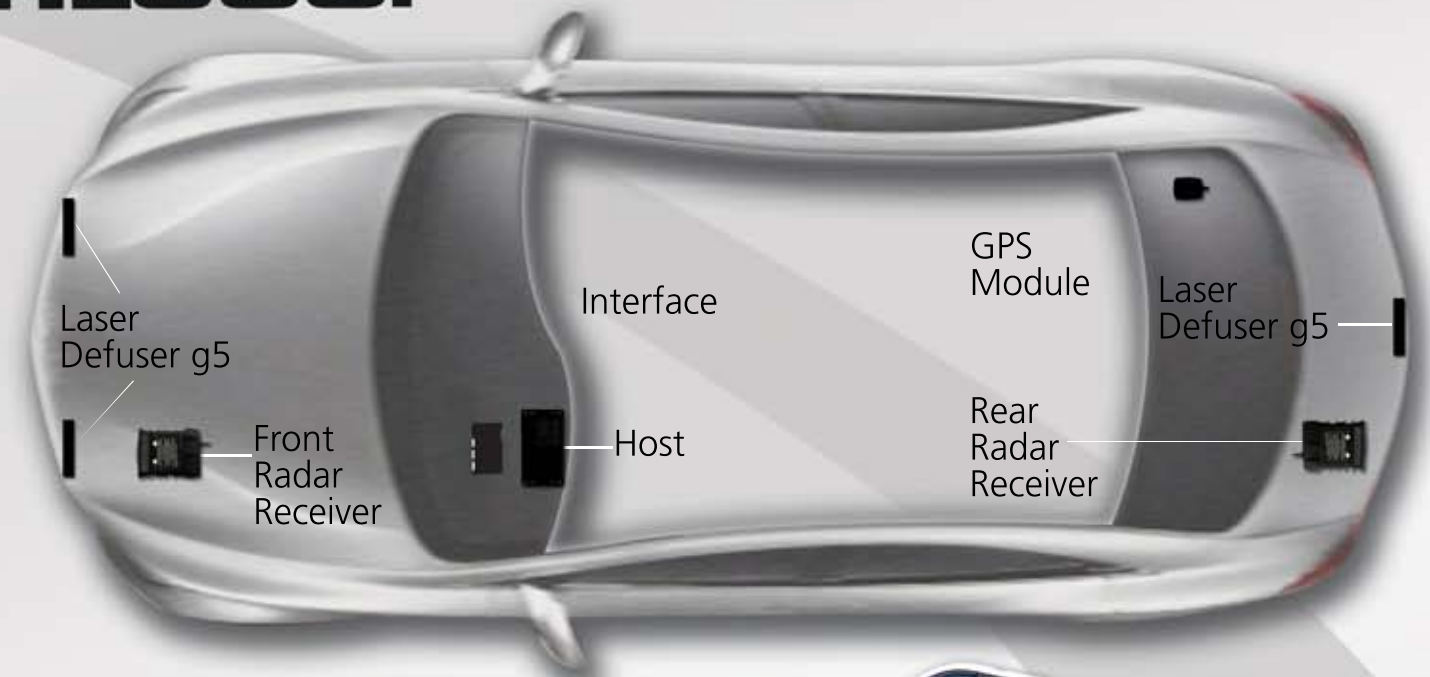

K40
ELECTRONICS
RL360i

A Radar and Laser Solution as Elegant as Your Automobile

(LED placement may vary)

K40's RL360i Features: For Those Who Want the Best

- Invisible. Quiet. You'll only know it's there when you need it.
- Configured specifically for your automobile without compromising any of your safety features.
- **Directional Awareness:** Know where the threat is.
- **GPS Mark to Alert:** Mark locations where you need an alert. **NEW!**
- **Quiet Ride:** You decide at what speed you want to hear an alert. **NEW!**
- **Dimming LED's:** 5 customizable settings **NEW!**
- **Redesigned Remote Control:** Easy access to the most popular features. **NEW!**