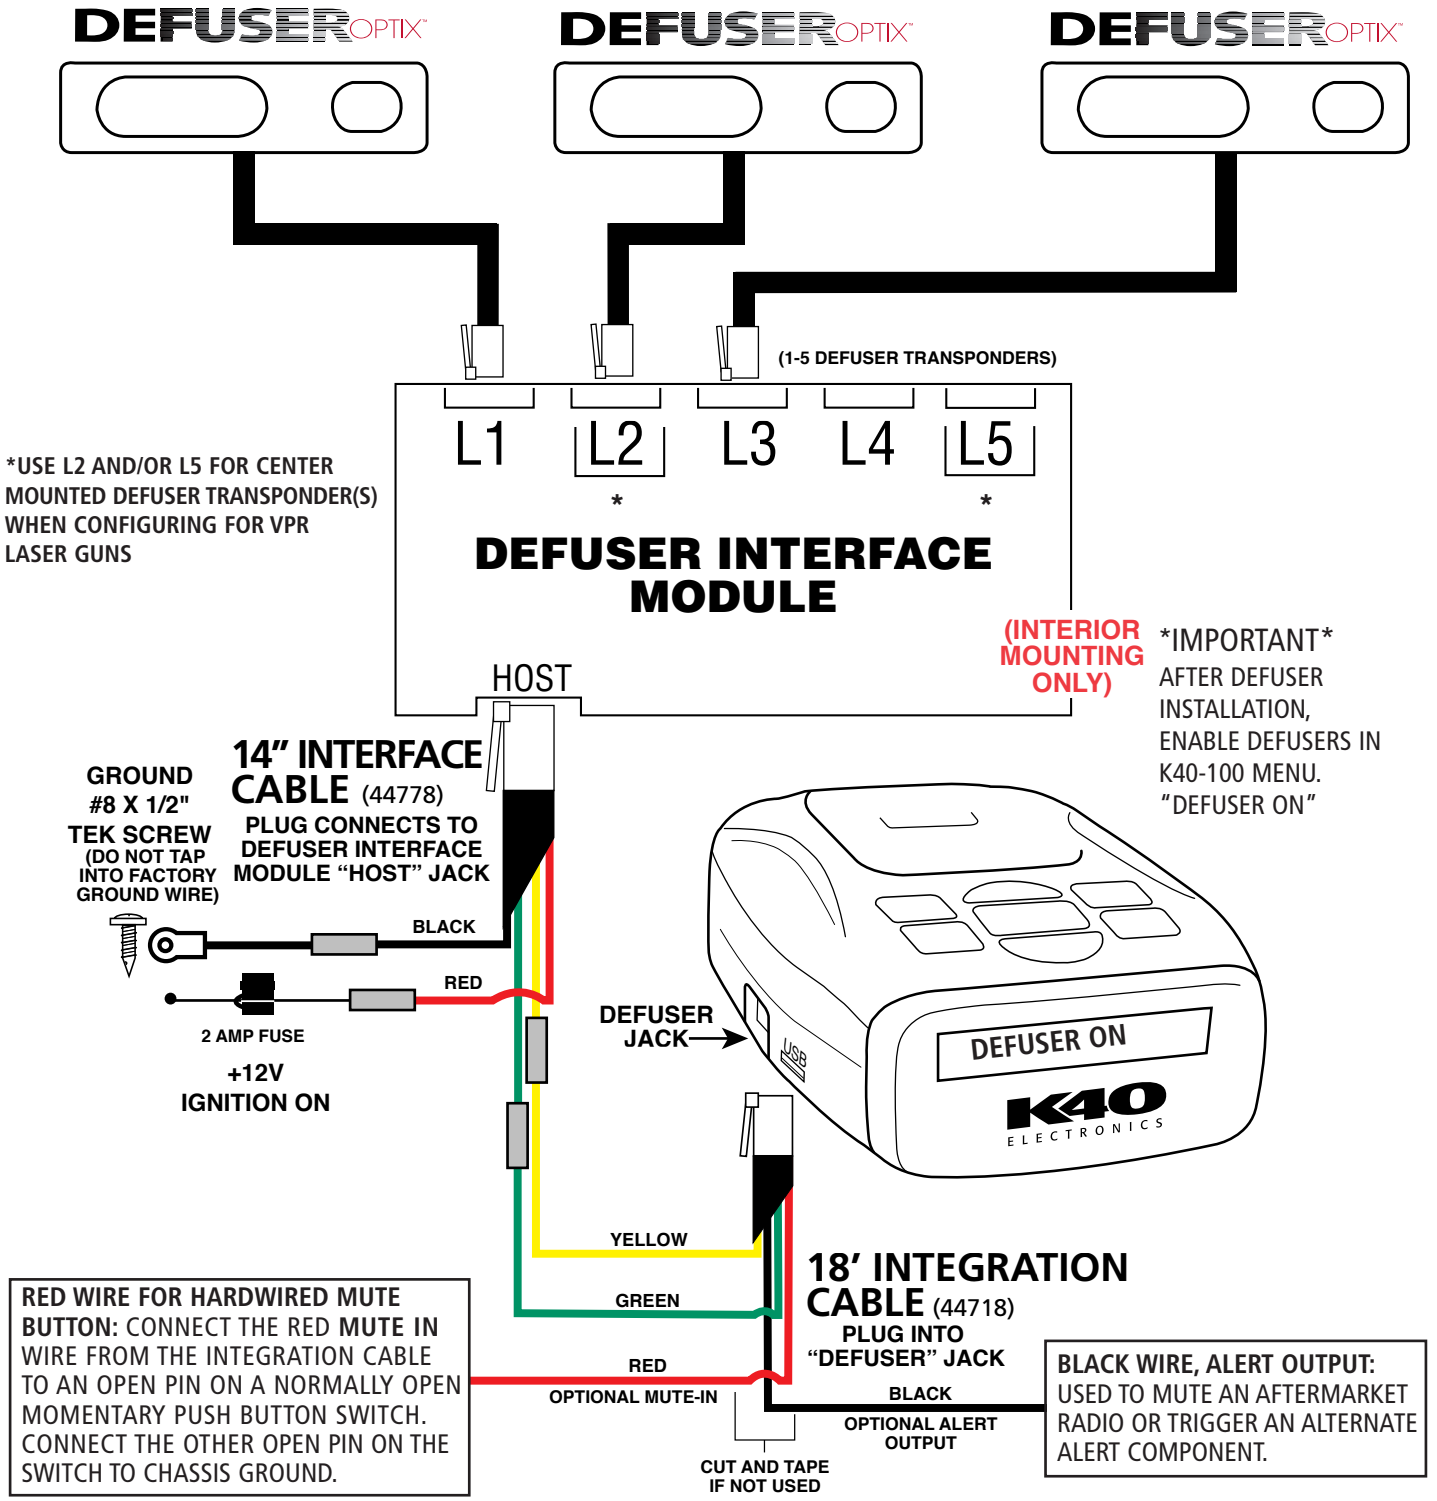

BLOCK WIRING DIAGRAM

Platinum100 PORTABLE RADAR & LASER DETECTOR

K40 DAYTIME TECHNICAL SUPPORT
800-323-6768

24 HR. TECHNICAL SUPPORT
847-209-8268