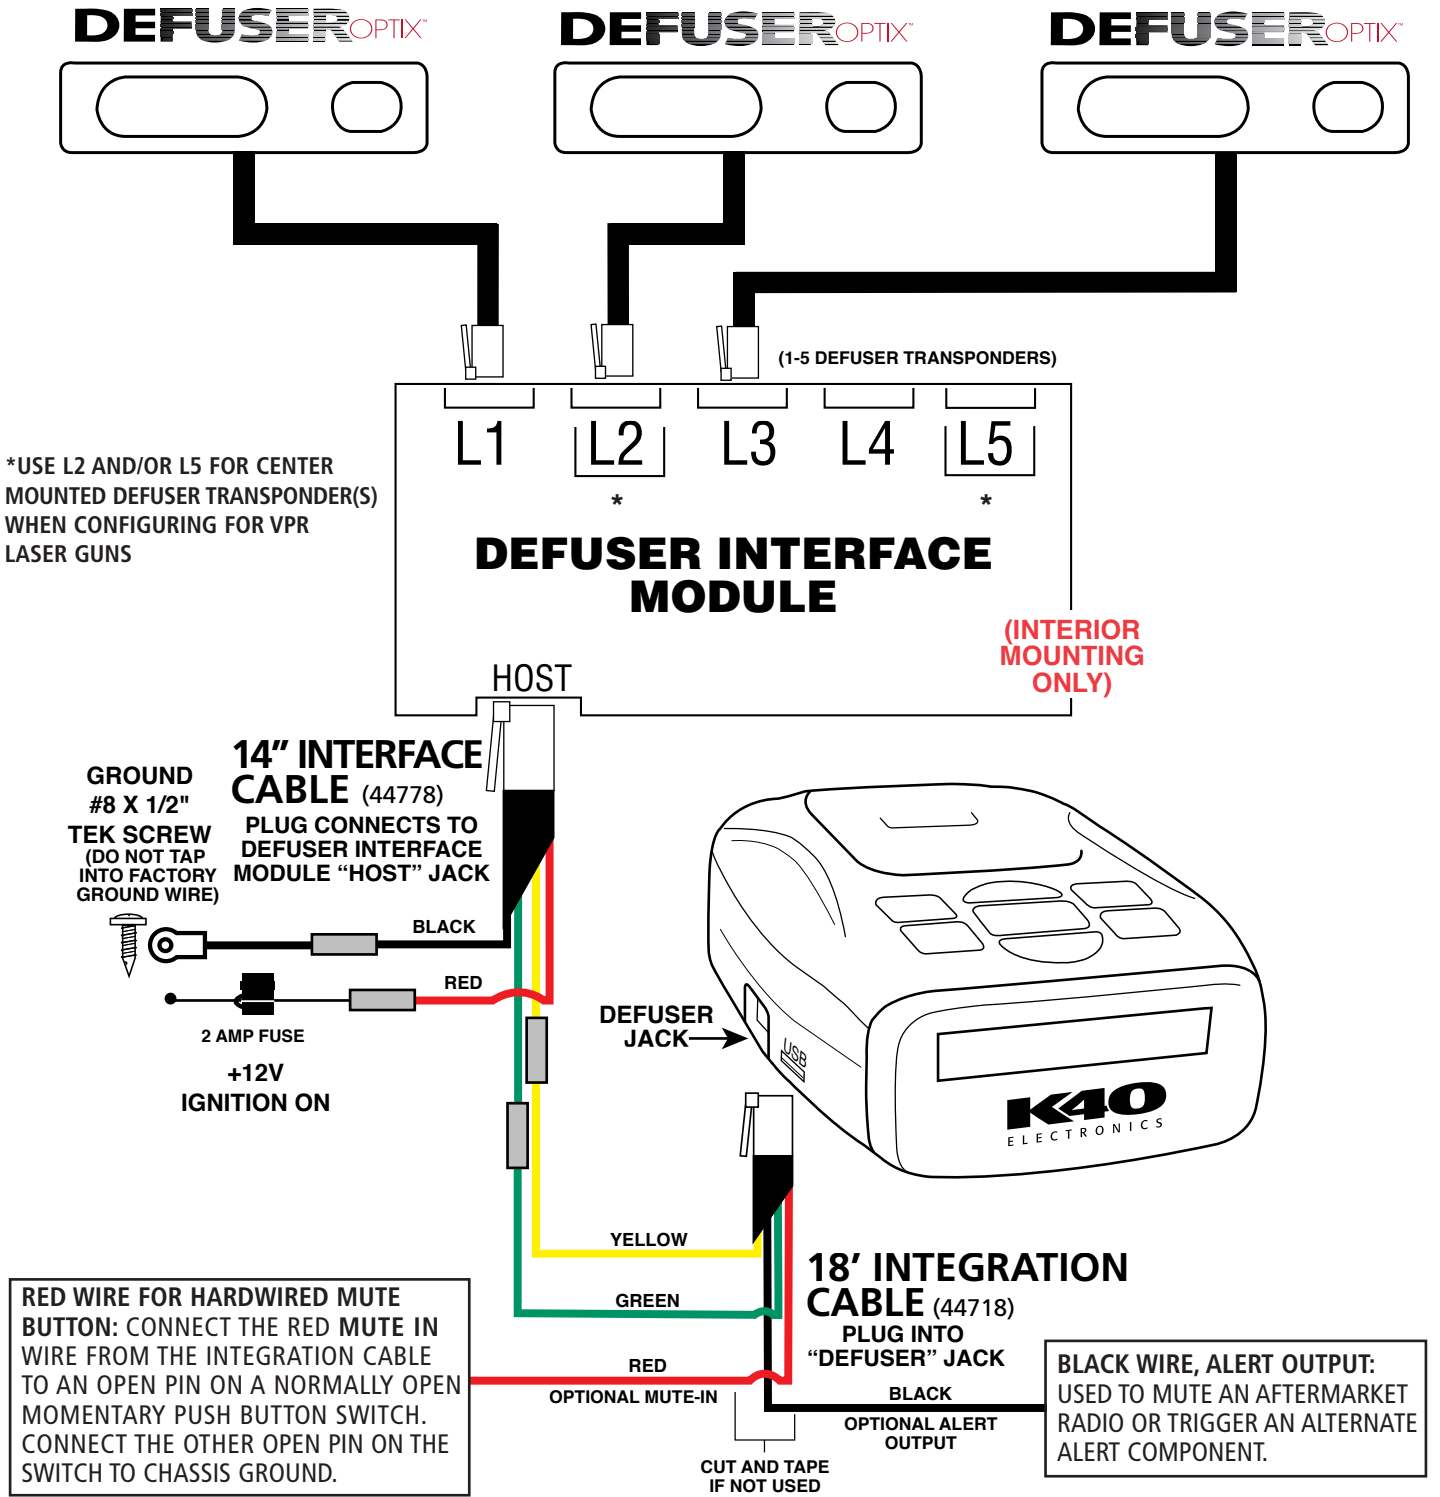

BLOCK WIRING DIAGRAM

Platinum100 PORTABLE RADAR & LASER DETECTOR

K40 DAYTIME TECHNICAL SUPPORT
800-323-6768

24 HR. TECHNICAL SUPPORT
800-784-9144