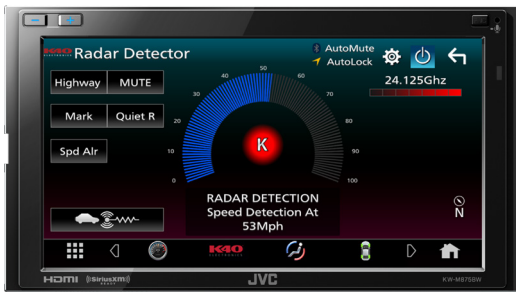

KW-M875BW KW-V960BW

Other Compatible Models

KW-V950BT	KW-V940BW	KW-V830BT	KW-V820BT
KW-V85BT	KW-V840BT	KW-V430BT	KW-V620BT
KW-V850BT	KW-V640BT	KW-V330BT	KW-V420BT
KW-V350BT	KW-V340BT	KW-M730BT	KW-V320BT
KW-M855BW	KW-M845BW		
KW-M75BT	KW-M740BT		
KW-M750BT			
KW-M650BT