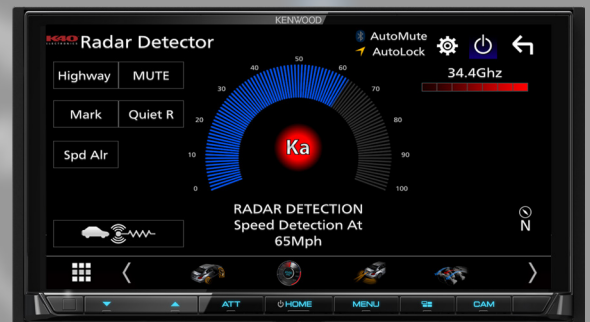

KENWOOD

K40 Radar Detector 2024 Compatibility Chart

Current Compatible KENWOOD Models

DMX1037S DNR1007XR
DMX1057XR DNR1008RVS

DDX9707S DMX908S
DNX997XR DMX9708S
DDX9907XR DMX958XR

DMX709S DMX7709S
DMX809S DMX8709S

DNR476S DNX697S
DNX577S

With a compatible KENWOOD Multimedia Receiver, you can achieve touch screen control and information from a compatible K40 Radar Detector. Installation requires the iDataLink Maestro RR or RR2.

With a compatible KENWOOD Multimedia Receiver, you can achieve touch screen control and information from a compatible K40 Radar Detector. Installation requires the iDataLink Maestro RR or RR2.