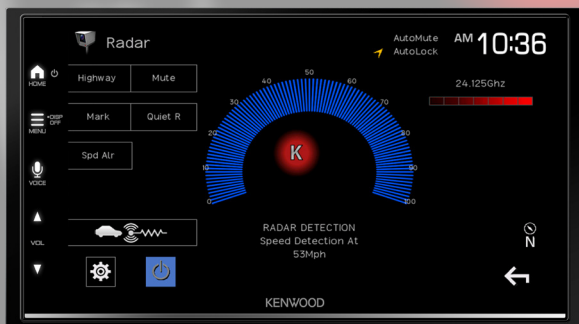

KENWOOD

K40 Radar Detector 2024 Compatibility Chart

Current Compatible KENWOOD Models

DMX1037S DNR1007XR
DMX1057XR DNR1008RVS

DDX9707S DMX908S
DNX997XR DMX9708S
DDX9907XR DMX958XR

DMX709S DMX7709S
DMX809S DMX8709S

DNR476S DNX697S
DNX577S

With a compatible KENWOOD Multimedia Receiver, you can achieve touch screen control and information from a compatible K40 Radar Detector. Installation requires the iDataLink Maestro RR or RR2.

With a compatible KENWOOD Multimedia Receiver, you can achieve touch screen control and information from a compatible K40 Radar Detector. Installation requires the iDataLink Maestro RR or RR2.